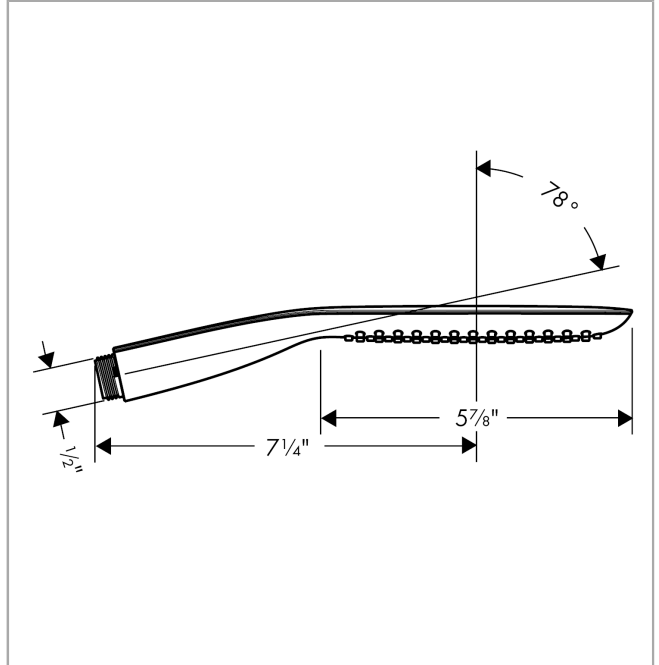

PuraVida

PuraVida 120 1-Jet Handshower, 2.5 GPM

Finishes : **chrome** Part no. : **28558001**

Description

Features

- 67 no-clog spray channels
- Spray modes: Rain
- Flow: 2.5 GPM

Item details

List Price \$ 155.00

Technology

Compliance

Product image

Scale drawing

PuraVida

PuraVida 120 1-Jet Handshower, 2.5 GPM

Finishes : **chrome** Part no. : **28558001**

Exploded drawing

Year of production: >10/09

PuraVida

PuraVida 120 1-Jet Handshower, 2.5 GPM

Finishes : **chrome** Part no. : **28558001**

Spare parts list

Year of production: >10/09

Pos.	Description	Part no.	Price	PU
1	filter packing	94246000	-	1